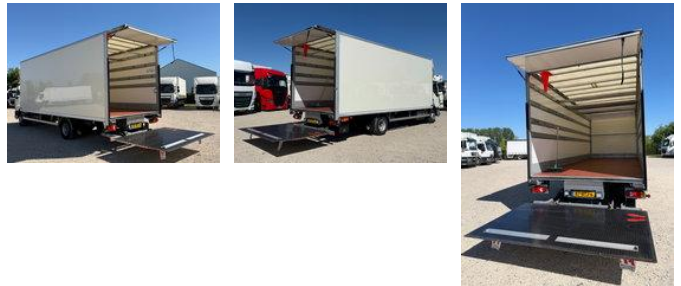

### General characteristics

Brand	DAF
Model	LF 210
Subcategory	Box van
License plate	87-btj-6
Meter reading	86.031km
Year of construction	2022
Date of first registration	04-11-2022
Condition	Used
Fuel	Diesel
Emission class	Euro 6

### Properties

Single weight	6.646kg
Load capacity	5.344kg
GVW	11.990kg
Length	900cm

Width	255cm
Cabin	Nee
Number of doors	2
Cylinder capacity	4.500cc