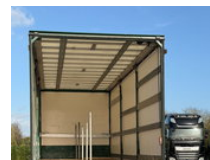

Characteristics

Empty weight	8.705kg
Load capacity	10.295kg
GVW	19.000kg
Length	957cm

Width	255cm
Door count	2
Cylinder contents	6.700cc

DAF LF 260 L2EN3

Technical specifications

Number of axes	2
Axis configuration	4x2
Transmission	Automatic
Engine output	194kw